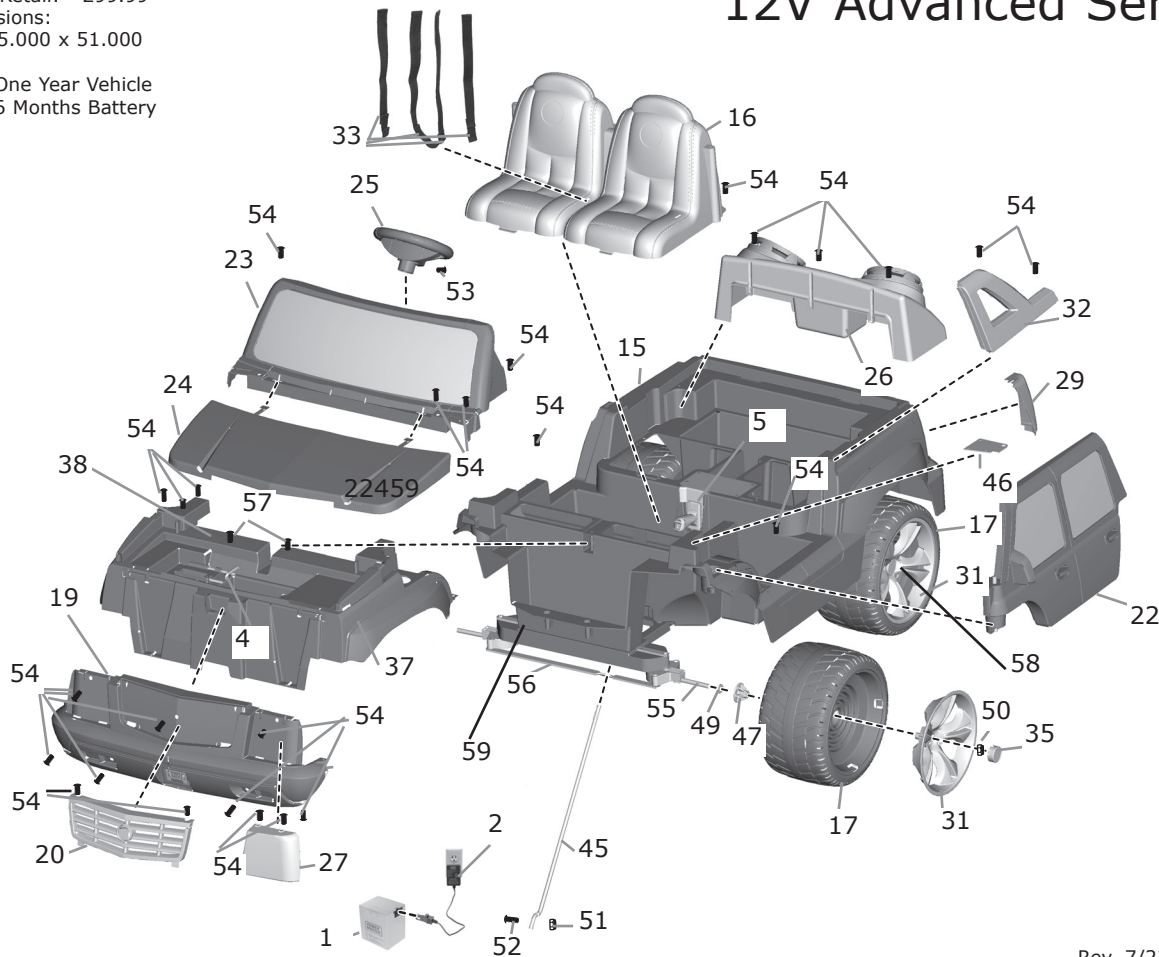

H0440 Cadillac Escalade TRU 12V Advanced Series

Rev. 7/23/07

Item No.	Description	Part No.	Qty. Item	Part	No. Qty.	Description	No.
Working / Electrical Parts				38. **Radio w/Microphone H0440-9329 1 (Radio replaceable by consumer by ordering part # 23 windshield/dash/radio)			
1.	12V Battery	00801-0638	1		Parts Not Shown		
2.	12V Charger	00801-0972	1		Parts Bag	H0440-9269	1
4.	Harness Assy	H0440-9799	1		Hardware Bag	H0440-9279	1
5.	Shifter Assy	H0440-9159	1		Owner's Manual	H0440-0920	1
Plastic / Other Parts				Hardware / Metal Parts			
15.	Body	N/A		45.	*Steering Column	H0440-4439	1
16.	Seat	H0440-2659	1	46.	Door Plate	H0440-4459	2
17.	Left Wheel	G3740-2409	2	47.	Bushings	B9785-2229	2
19.	Bumper	H0440-9359	1	49.	7/16 Washer	0801-0196	2
20.	Grille	H0440-6379	1	50.	3/8 - 16 Lock Nut	00905-0116	2
22.	Left Door	H0440-9729	1	51.	8-32 Lock Nut N/A (Order Hardware Bag)	00905-0117	1
23.	Windshield/Dash/Radio	H0440-9639	1	52.	8-32 x 3/4 Screw N/A (Order Hardware Bag)	00913-8001	1
24.	Hood	H0440-2619	1	53.	6 x 1 1/2 Screw N/A (Order Hardware Bag)		1
25.	*Steering Wheel	H0440-9759	1	54.	8 x 3/4 Screw	0912-8001	36
26.	Speaker Box Assy	3800-7757	1	55.	Front Axle	H0440-4529	2
27.	Headlights Bagged	3800-7897	1	56.	Steering Linkage Assy	H0440-9429	1
29.	Taillights Bagged	3800-7898	1	57.	1/4 - 1 1/4 Screw N/A (Order Hardware Bag)		2
31.	Wheel Cover	G3740-6439	4	58.	.437 Cap Nut	0801-0226	4
32.	Wings(Right & Left)	3800-7594	1	59.	Front Module	H0440-2309	1
33.	Seatbelt Set	74440-5349	1				
35.	Hubcap	G3740-2429	4				
37.	Front Clip w/Bat Ret	N/A	1				
N/A = Not Available				Right Wheel G3740-2419 2 Driver 74460-2249 2 Right Door H0440-9709 1 Assembly Tool 00801-1567 1 Footboard Assy. H0440-9399 1 Upper Crossbar H0440-4409 1 Lower Crossbar H0440-4419 1 Key Assembly H0440-9049 1 Channel Cover H0440-2259 1 Battery Life Indicator H0436-9059 1 Rear Axle H0440-4519 1 High Speed Lock-Out Screw 0801-0198 1 Radio Battery Cover w/Hardware H3427-2459 1 Speaker w/wire H0440-9459 1			